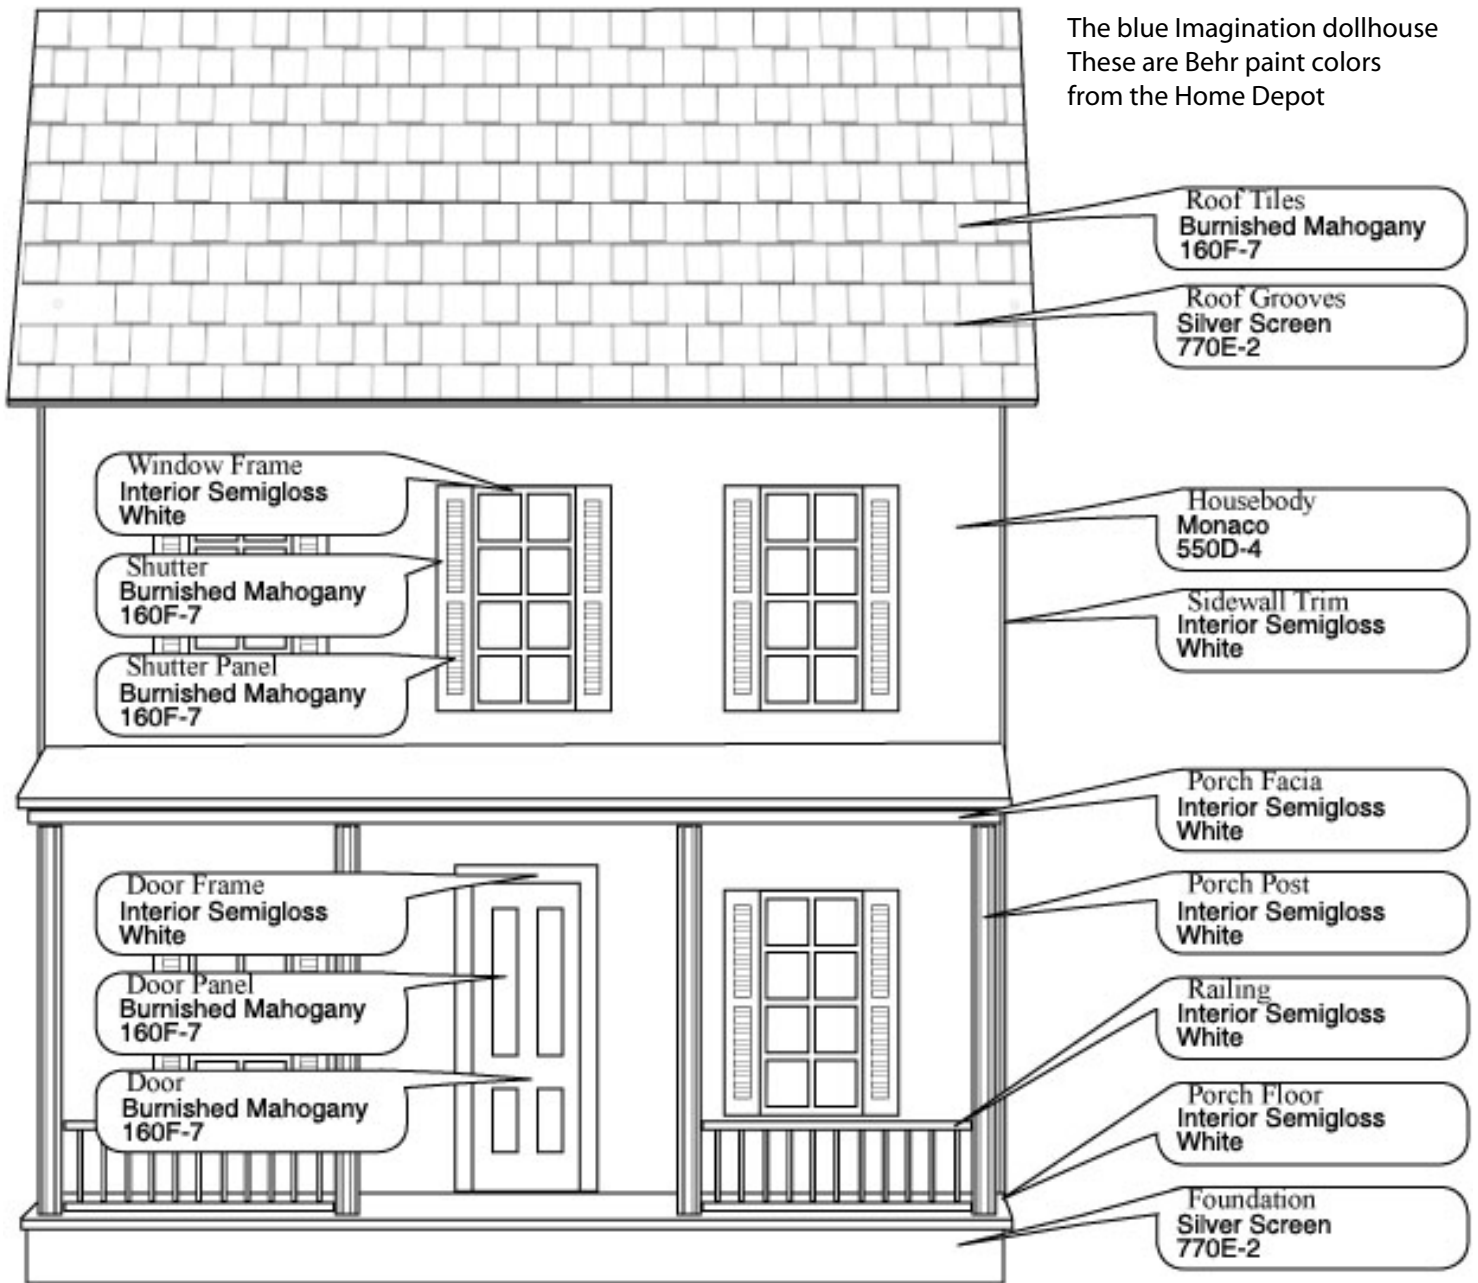

The blue Imagination dollhouse  
 These are Behr paint colors  
 from the Home Depot

Qt Interior Semigloss	Monaco	550D-4
Qt Interior Semigloss	White (for the inside as well)	
7oz Sampler	Burnished Mahogany	160F-7
7oz Sampler	Silver Screen	770E-2