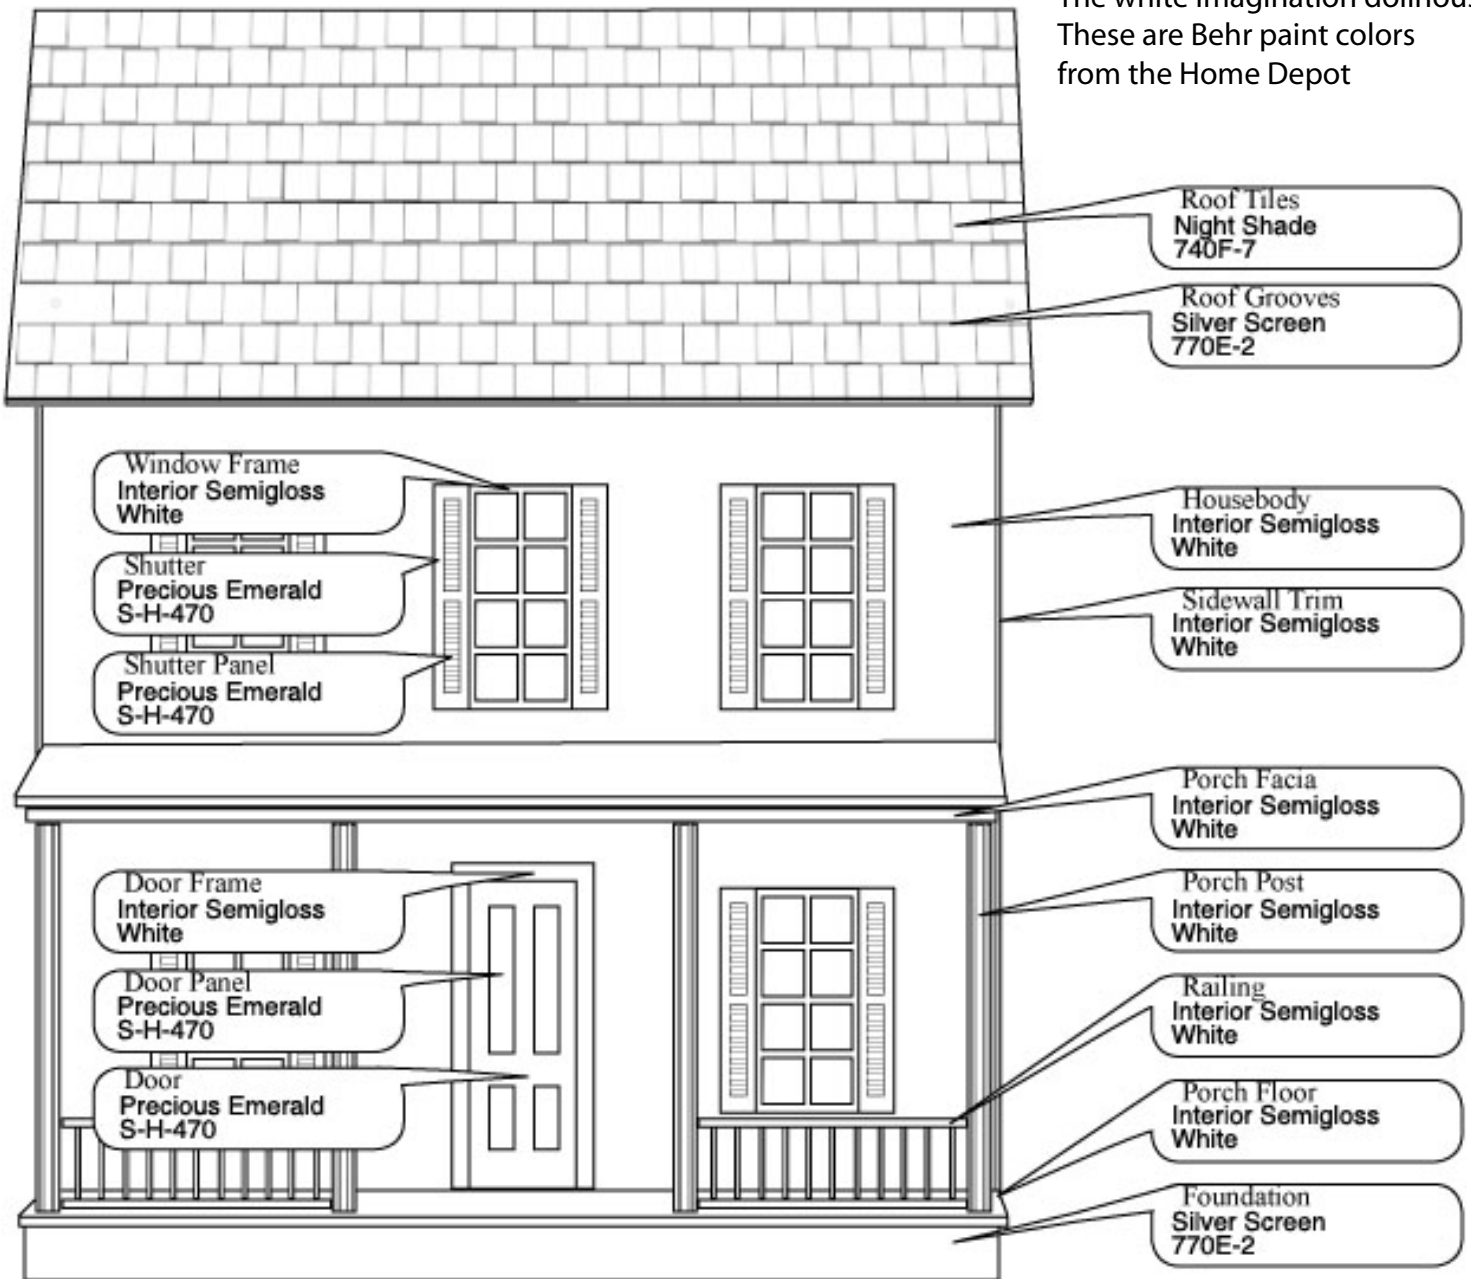

The white Imagination dollhouse  
 These are Behr paint colors  
 from the Home Depot

- |                       |                                |         |
|-----------------------|--------------------------------|---------|
| Qt Interior Semigloss | White (for the inside as well) |         |
| 7oz Sampler           | Night Shade                    | 740F-7  |
| 7oz Sampler           | Silver Screen                  | 770E-2  |
| 7oz Sampler           | Precious Emerald               | S-H-470 |